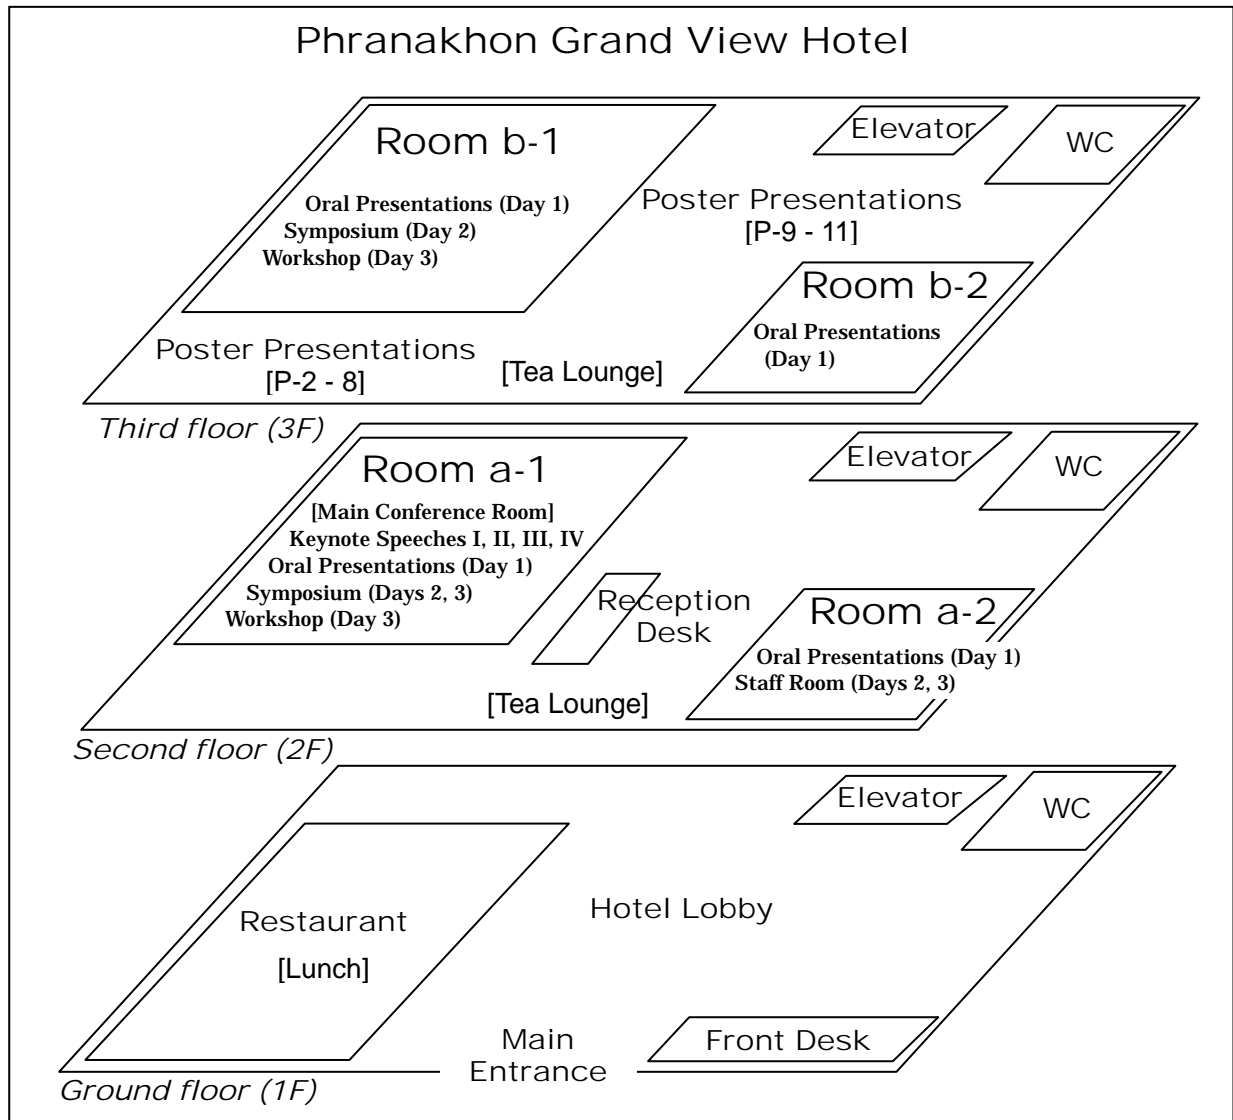

PHRANAKHON RAJABHAT UNIVERSITY

BUILDING LAYOUT

TIMETABLE

	Friday, 18 August	Saturday, 19 August	Sunday, 20 August
08:00	Participant Registration		
08:30	8:30 Set up displays of poster presentations		
09:00	Participant Registration		Participant Registration
09:30	9:30-10:00: Opening Ceremony		
10:00			
10:30	10:00-12:00: Keynote Speeches I/II	10:00-12:00: Keynote Speeches III/IV	10:00-12:00: Satellite Symposium A-2
11:00			10:00-12:00: Satellite Symposium B-2
11:30			
12:00			
12:30	Lunch	Lunch	Lunch
13:00			13:30 Displays of posters taken down
13:30	13:30-15:30: Oral Presentation - A-1	13:30-16:00: Symposium Education on Health and Environment	13:30-15:00: Workshop A
14:00	13:30-15:30: Oral Presentation - B-1		13:30-15:00: Workshop B
14:30	13:30-15:30: Oral Presentation - A-2		
15:00			Tea Break
15:30	Tea Break	Tea Break	15:30-17:00: Workshop A
16:00			15:30-17:00: Workshop B
16:30	16:30-17:30: Oral Presentation	16:30-17:30: Oral Presentation	
17:00		16:30-18:30: Satellite Symposium A-1	
17:30		16:30-18:30: Satellite Symposium B-1	
18:00	18:00-20:00: Welcome Party @Thai Traditional House		17:30-19:30: Closing Remarks & Farewell Party @Thai Traditional House
18:30			
19:00			
19:30			