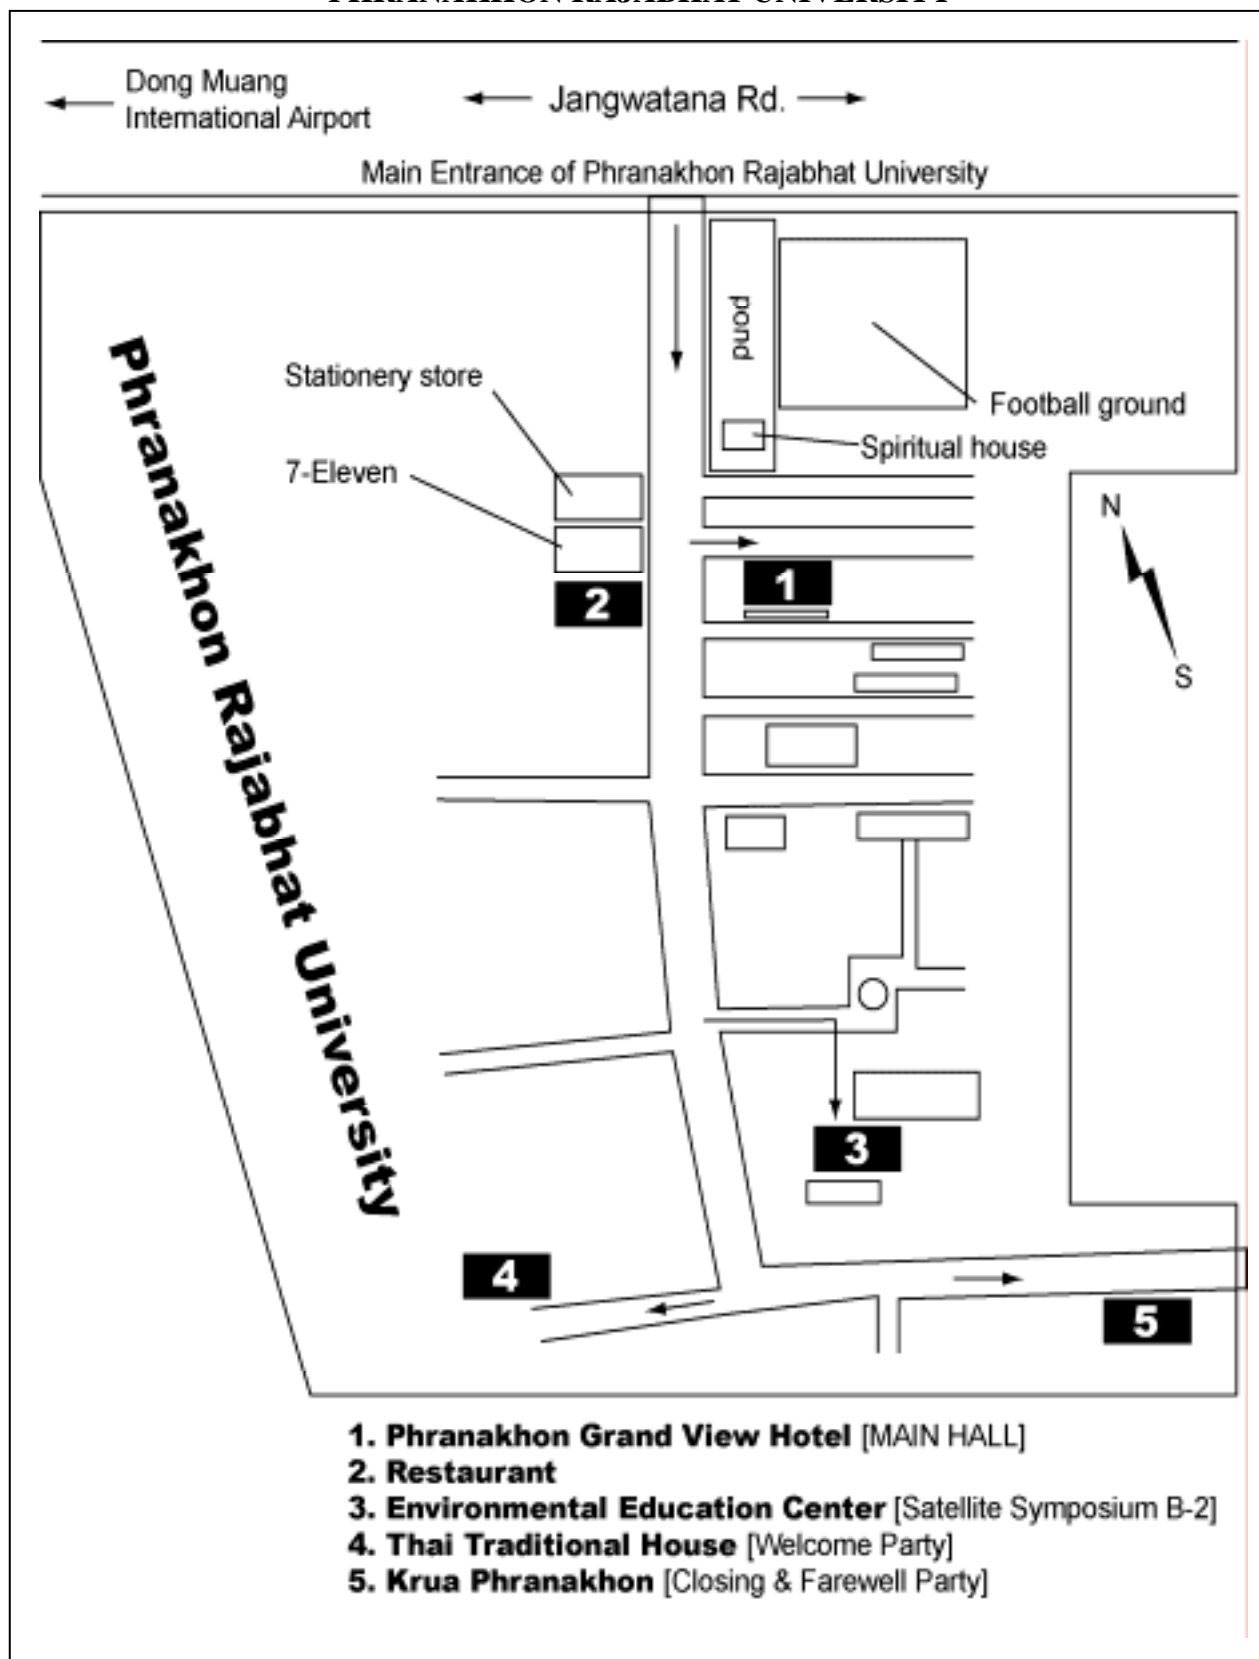

PHRANAKHON RAJABHAT UNIVERSITY

BUILDING LAYOUT

TIMETABLE

	Friday, 18 August	Saturday, 19 August	Sunday, 20 August
08:00	Participant Registration		
08:30	8:30 Set up displays of poster presentations		
09:00	Participant Registration		Participant Registration
09:30	9:30-10:00: Opening Ceremony		
10:00			
10:30	10:00-12:00: Keynote Speeches I/II	10:00-12:00: Keynote Speeches III/IV	10:00-12:00: Satellite Symposium A-2
11:00			10:00-12:00: Satellite Symposium B-2
11:30			
12:00			
12:30	Lunch	Lunch	Lunch
13:00			13:30 Displays of posters taken down
13:30	13:30-15:30: Oral Presentation - A-1	13:30-16:00: Symposium Education on Health and Environment	13:30-15:00: Workshop A
14:00	13:30-15:30: Oral Presentation - B-1		13:30-15:00: Workshop B
14:30	13:30-15:30: Oral Presentation - A-2		
15:00			Tea Break
15:30	Tea Break	Tea Break	15:30-17:00: Workshop A
16:00			15:30-17:00: Workshop B
16:30	16:30-17:30: Oral Presentation	16:30-17:30: Oral Presentation	
17:00		16:30-18:30: Satellite Symposium A-1	
17:30		16:30-18:30: Satellite Symposium B-1	
18:00	18:00-20:00: Welcome Party @Thai Traditional House		17:30-19:30: Closing Remarks & Farewell Party @Thai Traditional House
18:30			
19:00			
19:30			